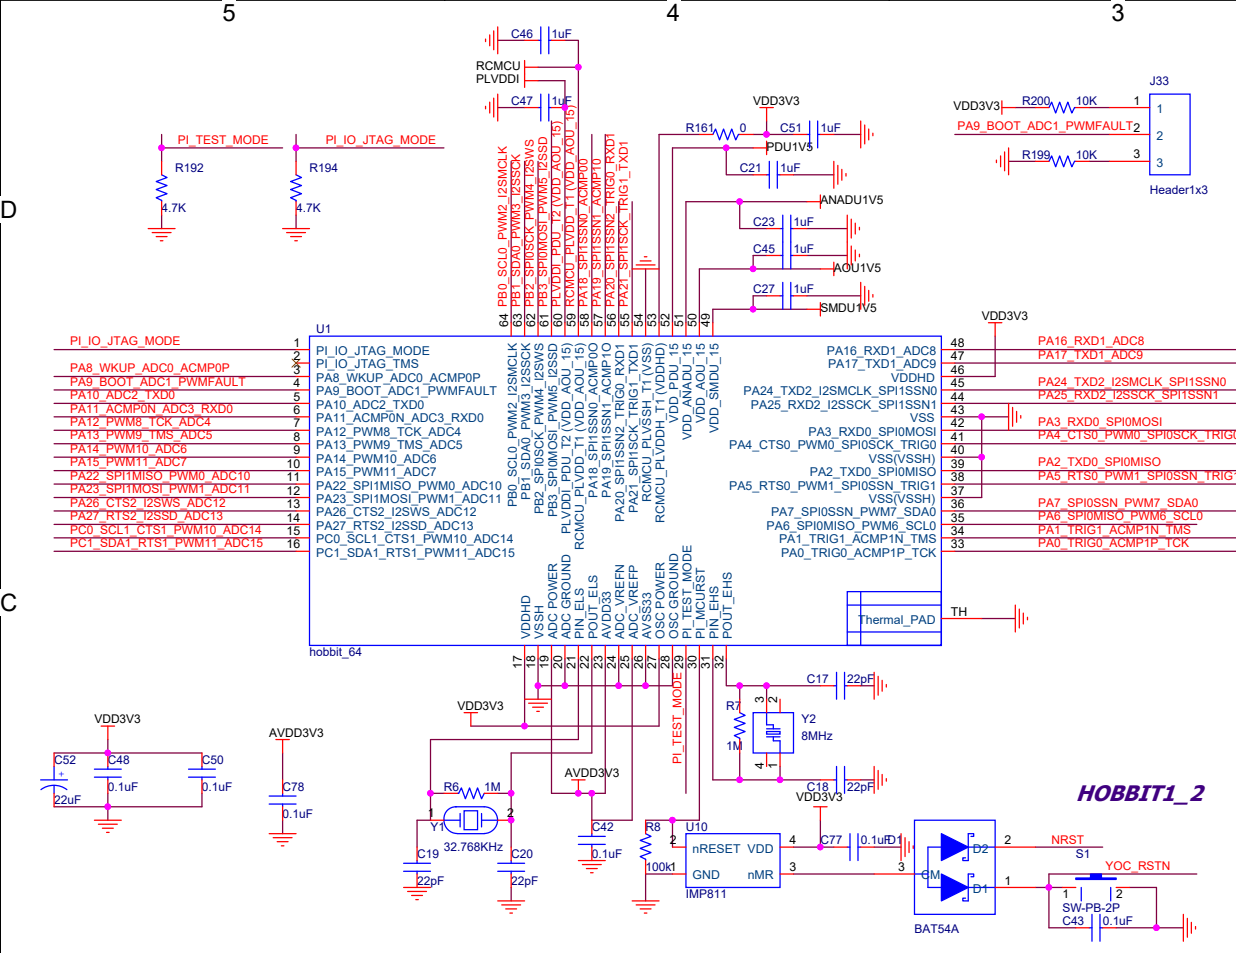

# HOBBIT1\_2 Board Block Diagram

### CK-Link Lite