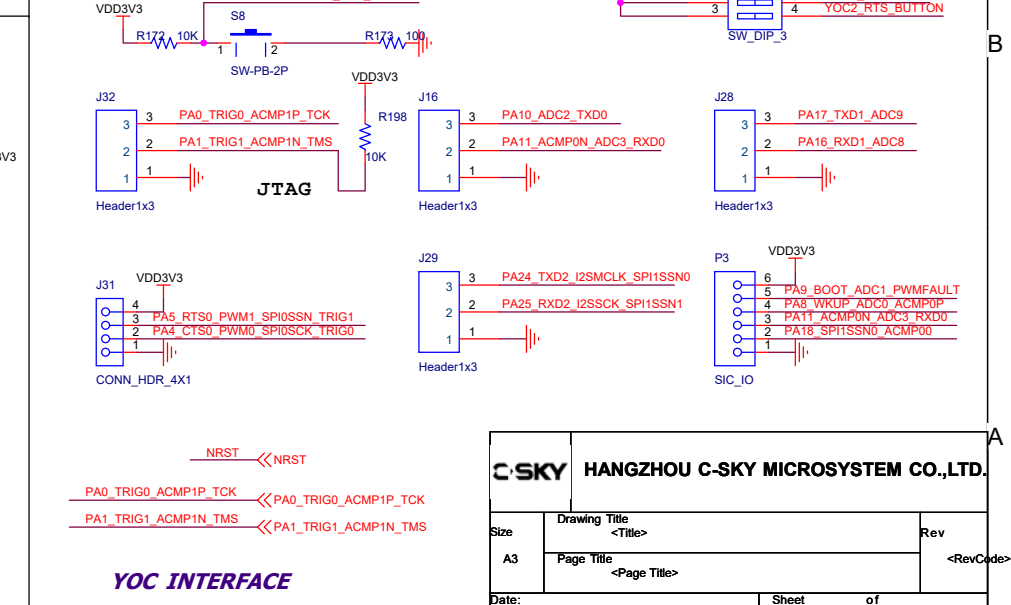

# HOBBIT1\_2 Board Block Diagram

### CK-Link Lite