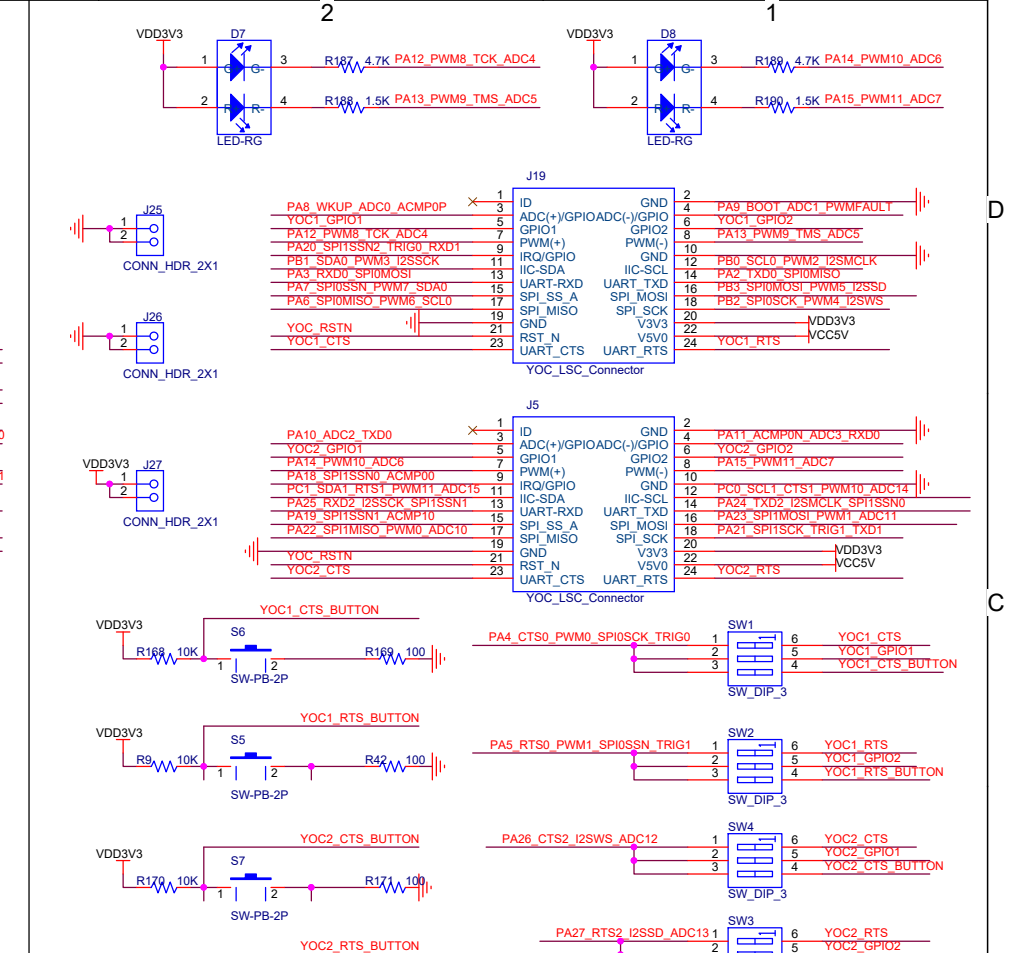

# HOBBIT1\_2 Board Block Diagram

### CK-Link Lite